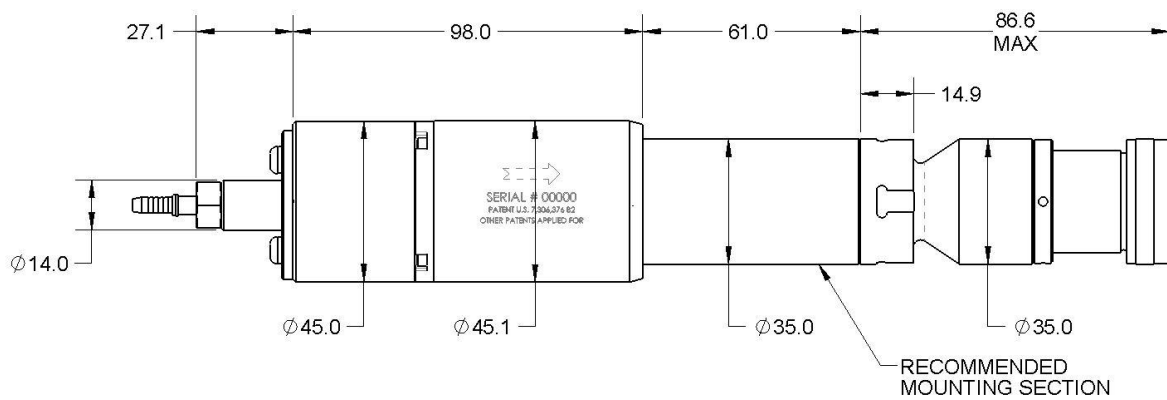

Dimensions in mm

Figure 2

Figure 3 Output Device of NUQ(A)-1064-NA-0010-CZ, NUQ(A)-1064-NA-0020-CZ, and NUQ(A)-1064-NA-0030-CZ

Dimensions in mm

Figure 3

## 1.2 NUQA-1064-NA-0050-YZ

Figure 4 Laser Housing of NUQA-1064-NA-0050-YZ

Dimensions in mm

Figure 4

Figure 5 Output Device of NUQA-1064-NA-0050-YZ

Dimensions in mm

Figure 5