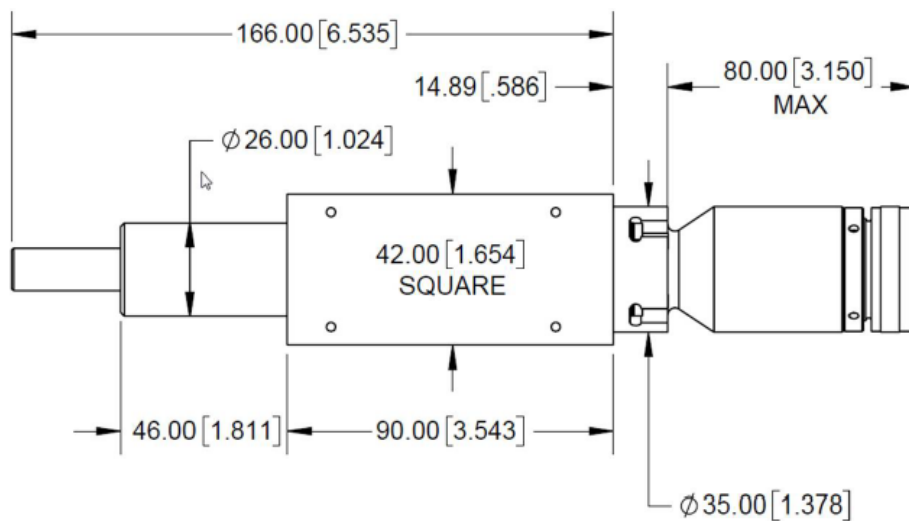

Dimensions in mm

Figure 2

Figure 3 Output Device of NUQ(A)-1064-NA-0010-CZ, NUQ(A)-1064-NA-0020-CZ, and NUQ(A)-1064-NA-0030-CZ

Dimensions in mm

Figure 3

## 1.2 NUQA-1064-NA-0050-YZ

Figure 4 Laser Housing of NUQA-1064-NA-0050-YZ

Dimensions in mm

Figure 4

Figure 5 Output Device of NUQA-1064-NA-0050-YZ

Dimensions in mm

Figure 5