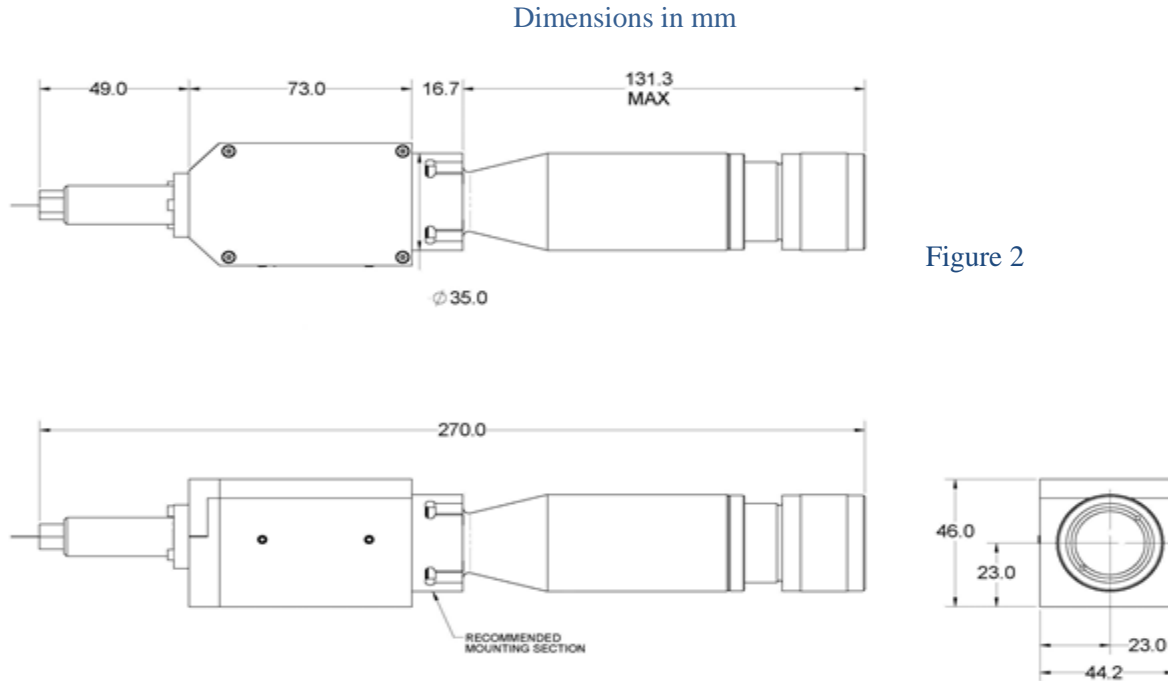

### 1.1 NUQA-1064-NA-0010-YZ, NUQA-1064-NA-0020-YZ and NUQA-1064-NA-0030-YZ

Figure 1 Laser Housing of NUQA-1064-NA-0010-YZ, NUQA-1064-NA-0020-YZ, and NUQA-1064-NA-0030-YZ

Dimensions in mm

Figure 2 Output Device of NUQQ-1064-NA-0010-YZ, NUQA-1064-NA-0020-YZ, and NUQA-1064-NA-0030-YZ (except -CZ models)